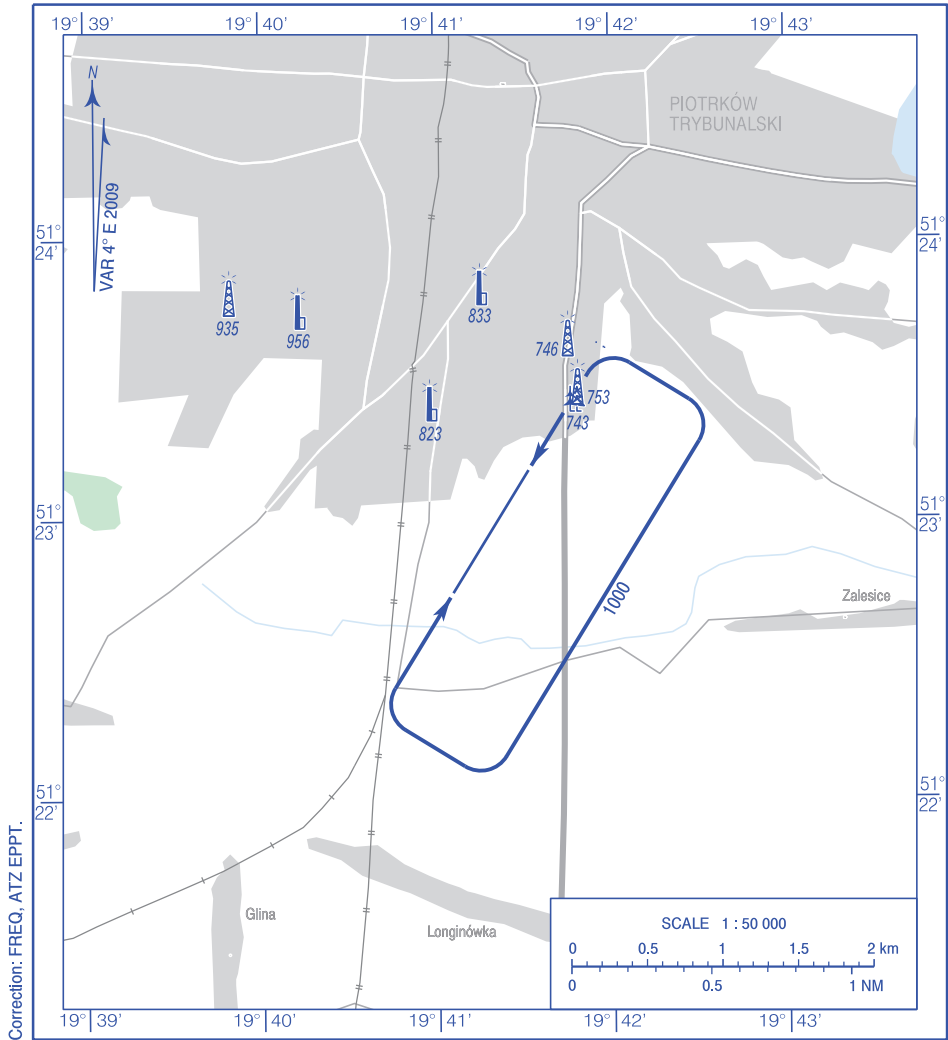

**VISUAL
OPERATION
CHART**

AD ELEV 673 ft

RADIO 119.305

**Piotrków
Trybunalski**

AERODROME MINIMA				
AIRCRAFT TYPE	DAY		NIGHT	
	CEILING (ft)	VISIBILITY (m)	CEILING (ft)	VISIBILITY (m)
ALL AIRCRAFT TYPES	660	2 000	1 650	5 000