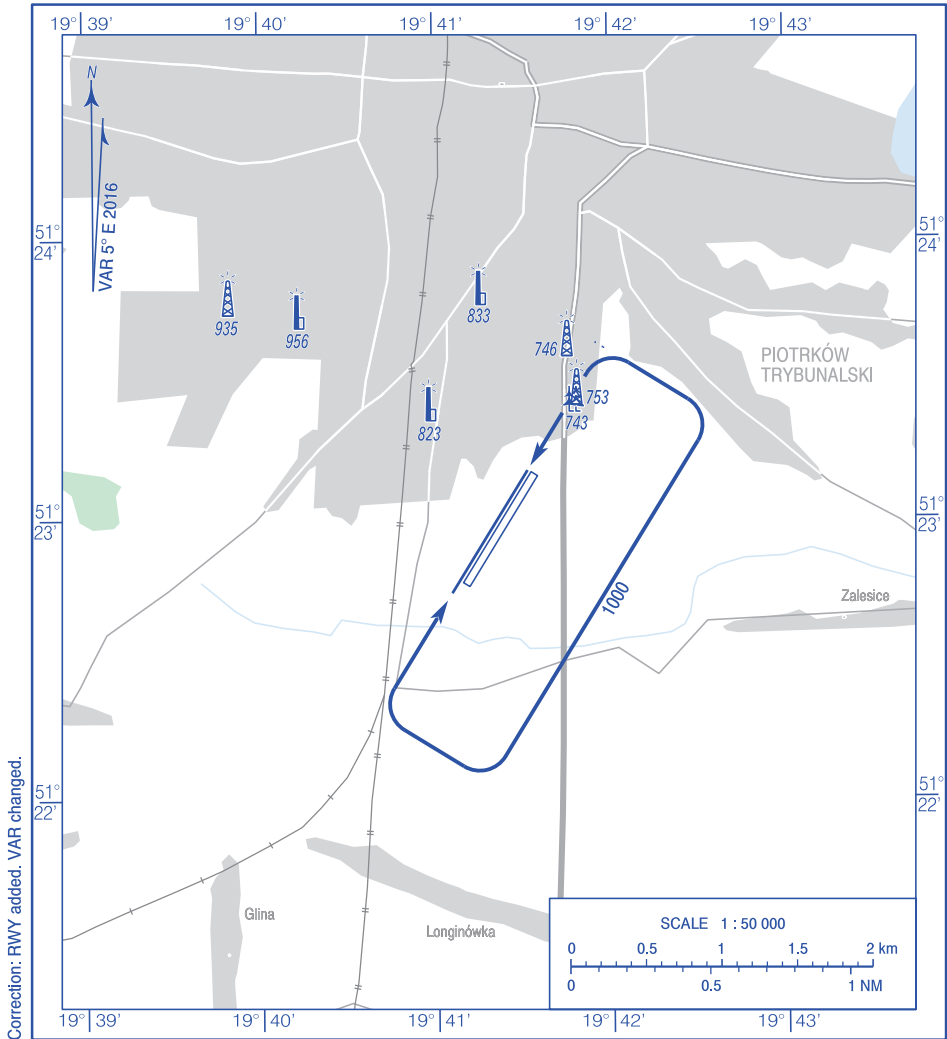

**VISUAL
OPERATION
CHART**

AD ELEV 673 ft

RADIO 119.305

**Piotrków
Trybunalski**

AERODROME MINIMA				
AIRCRAFT TYPE	DAY		NIGHT	
	CEILING (ft)	VISIBILITY (m)	CEILING (ft)	VISIBILITY (m)
ALL AIRCRAFT TYPES	660	2000	1650	5000